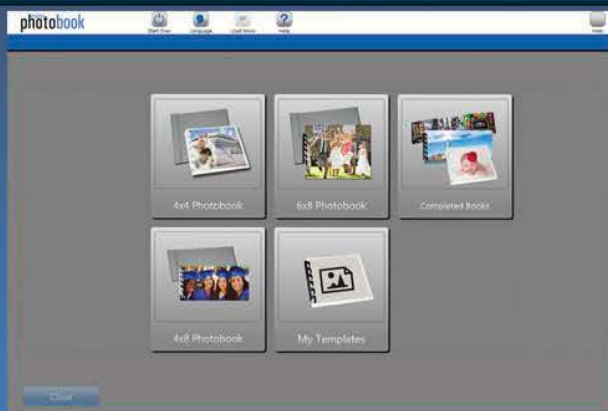

This mighty duo allows you to create mini photobooks on-site in minutes!

DNP's software is included to help you create unique mini photobooks: Instagram®-like square 4"x4", 4"x8", and 6"x8" – and an impressive "Super Panoramic" – a 4"x16" image spread across two 4"x8" pages. The program will also automatically lay out the book based on your photo selections.

These size formats maximize the printer's capability to use a single double-sided 8"x12" sheet to create a complete mini photobook in a matter of minutes. Destination or landmark photos can be pre-loaded so you can personalize the book with quick on-demand photos.