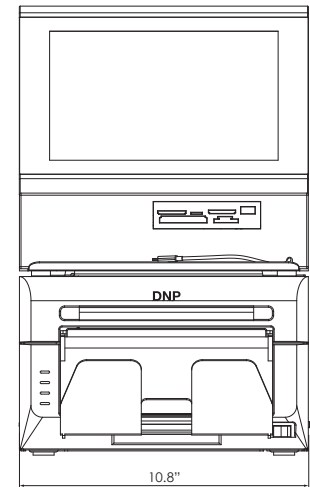

Printer	DS620A
External Dimensions	10.8" W x 14.4"D x 6.7"H
Weight	26lbs. (approx.)
Interface	USB 2.0
Power Supply	110-240V AC 50/60Hz
Print Speed	4x6"-9.8 sec., 5x7"-14.1 sec., 6x8"-15.7 sec.
Print Quantity per Roll	4x6"(400 sheets), 5x7"(230 sheets), 6x8"(200 sheets)

Android is a registered trademark of Google, Inc. Apple is a registered trademark of Apple Inc. Windows is a registered trademark of Microsoft Corporation.

© 2020 DNP Imagingcomm America Corp. All rights reserved.
Reproduction in whole or part without written permission is prohibited.
Specifications subject to change without notice.