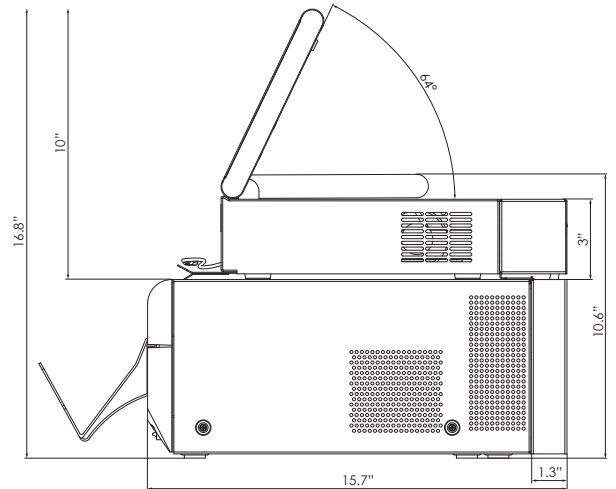

Printer	DS620A
External Dimensions	10.8" W x 14.4"D x 6.7"H
Weight	26lbs. (approx.)
Interface	USB 2.0
Power Supply	110-240V AC 50/60Hz
Print Speed	4x6"-9.8 sec., 5x7"-14.1 sec., 6x8"-15.7 sec.
Print Quantity per Roll	4x6"(400 sheets), 5x7"(230 sheets), 6x8"(200 sheets)

Android is a registered trademark of Google, Inc. Apple is a registered trademark of Apple Inc. Windows is a registered trademark of Microsoft Corporation.

© 2020 DNP Imagingcomm America Corp. All rights reserved.
Reproduction in whole or part without written permission is prohibited.
Specifications subject to change without notice.