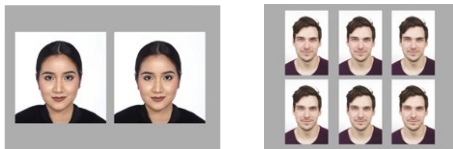

Biometric Checks

Our custom software is specifically designed to **eliminate photo rejections** by ensuring our Passport and Visas photos meet ICAO (International Civil Aviation Organization) standards.

Easy-to-use Interface

The booth comes equipped with a user-friendly interface, multiple-language support, and audio guidance. This allows your customer to quickly capture and print their desired photo — all on a 18.5" HD touchscreen display.

Accounting—We Take Care of That

With no capital investment, you start earning profits from your very first sale with our Revenue Sharing Program. Our financial team will handle all sales tax, fees, surcharges, and accounting. A check will be made payable to you every month.

Value-add Products - Print from Your Phone, Coming Soon!

In addition to producing the highest quality Passport/Visa photos, the ID Photo Booth also offers a variety of professional portrait options and fun photo.

Passport/ID Photos - Domestic and Foreign