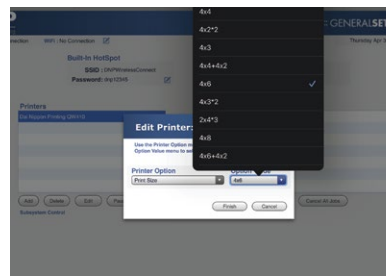

Set print size.