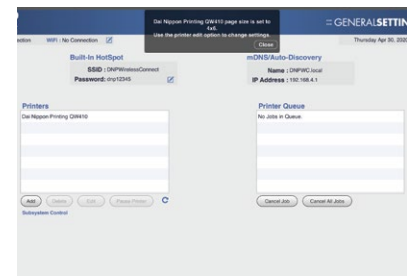

The WCM supports these award-winning DNP printers.

Easy to Configure

The WCM's admin page is accessed through a browser and allows the user to add printers, change print sizes and settings.

Displays available printers.