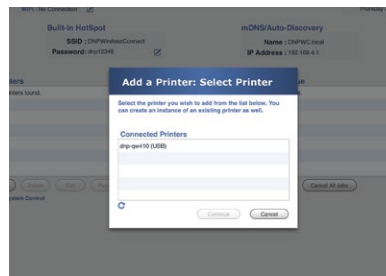

The WCM supports these award-winning DNP printers.

Easy to Configure

The WCM's admin page is accessed through a browser and allows the user to add printers, change print sizes and settings.

Displays available printers.